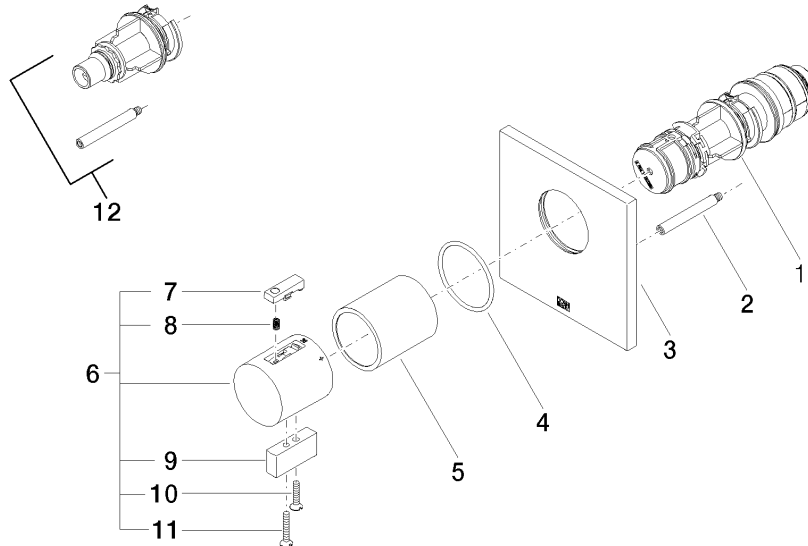

**Required miscellaneous**

**xTOOL Concealed thermostat module without volume control -** 35 503 970 90  
 •max. recess depth 160 mm  
 •min. recess depth 95 mm

**Recommended miscellaneous**

**xGRID Attachment set for integrating in the dry wall construction -** 12 340 970 90

**Required miscellaneous**

**xGRID Installation track 555 mm -** 12 360 970 90

36 503 985  
mm [inches]

**Flow rate chart**

**Certificates**

WRAS\_2011026.

DVGW\_DW-  
6512DN0706.

LGA\_29930.

### Spare parts list

No.	Item Number	Name	Quantity used	Delivery time
1	90 15 02 065 00 90	cartridge	1	2
2	90 31 09 095 00 90	bar	1	2
3	09 11 02 196-28	cover	1	60
4	90 14 10 049 00 90	seal	1	2
5	90 21 02 112 00-28	sleeve	1	20
6	04 17 33 006 00-28	handle	1	60
7	90 21 33 011 00-13	handle	1	2
8	90 16 02 027 00 90	spring	1	2
9	09 20 33 006-28	handle	1	20
10	09 30 30 159-28	screw	1	20
11	09 30 30 160-28	screw	1	20
12	12 178 970 90	Extension 46 mm -	1	2