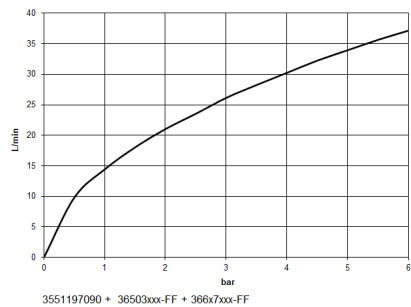

**Required miscellaneous**

**xGRID Installation track 555 mm -** 12 360 970 90

36 503 985  
mm [inches]

**Flow rate chart**

**Certificates**

WRAS\_2011026.

DVGW\_DW-  
6512DN0706.

LGA\_29930.